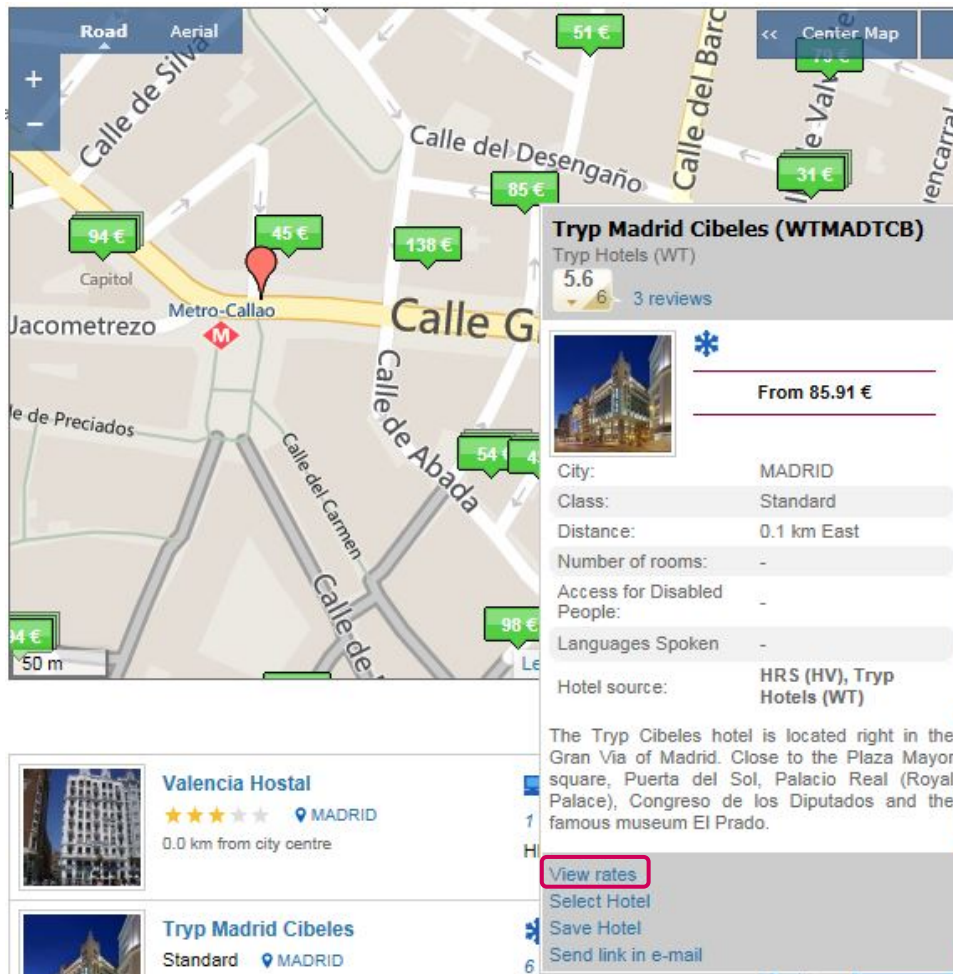

Fill out traveler and payment information

After clicking on the “**Book**” button, you will be taken to the “**Booking**” page, where you will be able to fill in the traveller and payment information. The traveller information can be automatically populated from the PNR, as well as the method of payment from the agreement you have with the aggregator.

In this page you will be able to see once again the hotel details, the rate and its commission, you will be able to **add or modify your mark-up**, you will see your **estimated earnings**, you will be able to choose the **form of payment** and **confirm the rate’s conditions**. You will also be able to include other services that you might need for your customer like flights, car rentals, etc. All of this without changing booking platform!